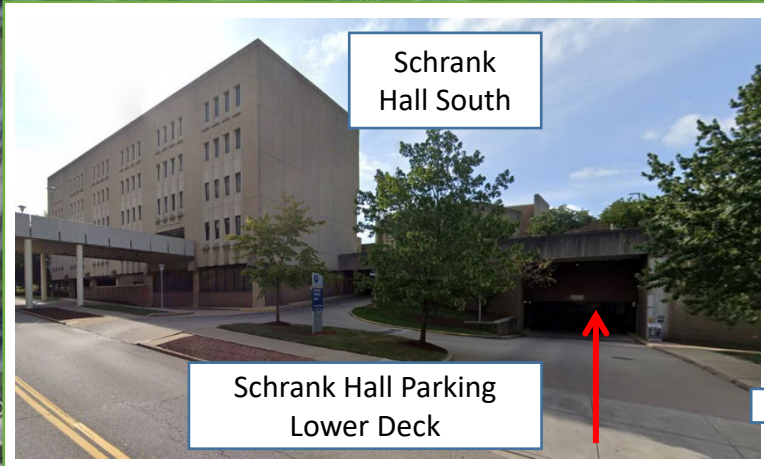

U Akron ROTC

Student Union

University of Akron

Carroll St

Schrank Hall Parking Lower Deck

Turn Around and parking meters

ROTC GPS Address:
240 Carroll Street
Akron, Ohio 44325
Schrank Hall South, Rm8

Exit off Route 8 at the Buchtel/ Carroll/Exchange Street Exit. Take Exchange street. From the North-turn right. From the South –turn left.. You will see McDonalds on your left. At red light -- turn right on Sherman Street follow around to Carroll Street, turn right. Make an immediate right to LOWER-level parking deck. ROTC entrance straight ahead in Room 8.