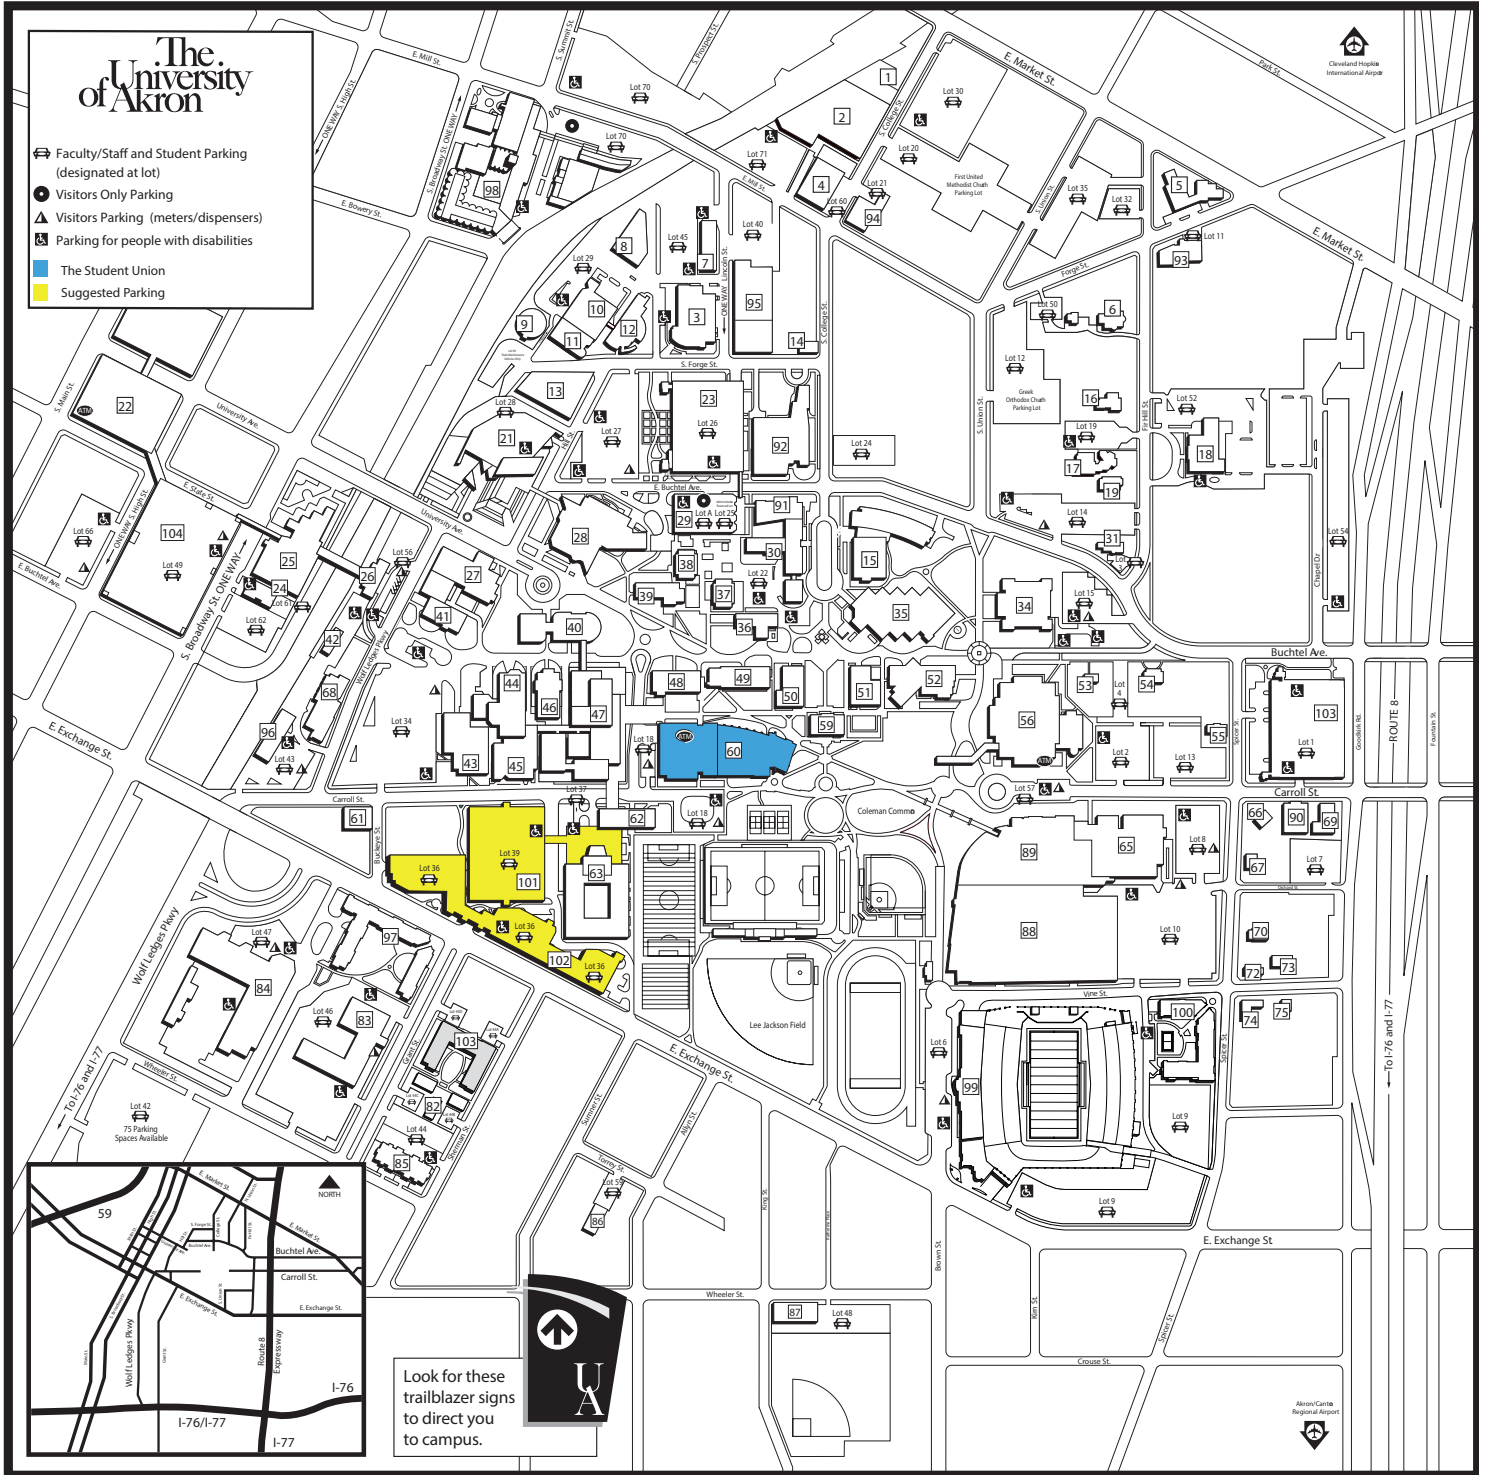

2022 Black, Brown, and Beyond Male Summit Parking Map

G1	2	Administrative Services Building	ASB	E3	11	Forge Street Substation	FSUB	A4	12	Polymer Engineering Academic Center	PEAC																																																																																																																																																												
G2	4	Akron Polymer Training Center	APTC	C7	96	Gas Turbine Testing Facility	GTTF	A4	22	Polsky Building	POL																																																																																																																																																												
I8	18	Louis and Freda Stille Athletics Field House	AFLD	E7	45	Mary Gladwin Hall	MGH	I6	56	James A. Rhodes Health and Physical Education Building	JAR																																																																																																																																																												
G11	87	Buchtel Field	BF	E6	40	Goodyear Polymer Center	GDYR	G2	94	Roadway Building	RDWY																																																																																																																																																												
E6	47	Auburn Science and Engineering Center	ASEC	F2	8	Grounds Maintenance	GMB	F7	29	Robertson Dining Hall	RD																																																																																																																																																												
F6	48	Ayer Hall	AYER	E5	28	Guzzetta Hall	GH	E7	62	Schrank Hall North	SHN																																																																																																																																																												
J2	5	Ballet Center	BC	G5	91	Honors Complex	HC	E8	63	Schrank Hall South	SHS																																																																																																																																																												
H5	35	Bierce Library	LIB	I3	6	Hower House	HOW	C5	24	277 South Broadway Street Building	BROD																																																																																																																																																												
D5	26	Buckingham Building	BCCE	E6	44	Knight Chemical Laboratory	KNCL	G4	92	Simmons Hall	SI	K7	90	Carroll Street Building	CSBL	H6	52	Kolbe Hall	KO	I7	31	Stitzlein Alumni Center	AAC	C7	61	Carroll Street Substation	ESUB	G6	51	Leigh Hall	LH	I5	89	Student Recreation and Wellness Center	SRWC	I4	17	Center for Child Development	CCD	F2	7	100 Lincoln Street Building	LINC	G7	60	Student Union	STUN	G5	15	College of Arts & Sciences Building	CAS	J4	18	Martin University Center	PMUC	E3	9	Thermal Storage Tank	TANK	C5	25	College of Business Administration Building	CBA	D5	27	McDowell Law Center	LAW	E4	21	E.J. Thomas Performing Arts Hall	PAH	D6	43	Computer Center	COMP	F3	3	National Polymer Innovation Center	NPIC	G3	14	Treco Building	TRE	F6	49	Crouse Hall	CRH	J7	65	Ocasek Natatorium	ONAT	D2	98	Quaker Square	QSQR	E8	68	Wolf Ledges Engineering Building	WLEB	I5	34	Olin Hall	OLIN	D5	104	West Campus Parking Deck	WCPCD	E8	101	Exchange Parking Deck	EXPD	E3	10	Olson Research Center	OLRC	D5	41	West Hall	WEST	G6	42	Express Building	EB	K7	103	Parking Deck East	PDE	E6	46	Whitby Hall	WHIT	J2	93	Fir Hill Plaza	FHP	F4	23	Parking Deck North	PDN	G6	50	Zook Hall	ZOOK	B8	84	Folk Hall	FOLK	D8	102	Parking Deck South	PDS					G3	95	178 South Forge Street (Wonder Bread)	WBB	E4	13	Physical Facilities Operations Center	PFOC				
K7	90	Carroll Street Building	CSBL	H6	52	Kolbe Hall	KO	I7	31	Stitzlein Alumni Center	AAC	C7	61	Carroll Street Substation	ESUB	G6	51	Leigh Hall	LH	I5	89	Student Recreation and Wellness Center	SRWC	I4	17	Center for Child Development	CCD	F2	7	100 Lincoln Street Building	LINC	G7	60	Student Union	STUN	G5	15	College of Arts & Sciences Building	CAS	J4	18	Martin University Center	PMUC	E3	9	Thermal Storage Tank	TANK	C5	25	College of Business Administration Building	CBA	D5	27	McDowell Law Center	LAW	E4	21	E.J. Thomas Performing Arts Hall	PAH	D6	43	Computer Center	COMP	F3	3	National Polymer Innovation Center	NPIC	G3	14	Treco Building	TRE	F6	49	Crouse Hall	CRH	J7	65	Ocasek Natatorium	ONAT	D2	98	Quaker Square	QSQR	E8	68	Wolf Ledges Engineering Building	WLEB	I5	34	Olin Hall	OLIN	D5	104	West Campus Parking Deck	WCPCD	E8	101	Exchange Parking Deck	EXPD	E3	10	Olson Research Center	OLRC	D5	41	West Hall	WEST	G6	42	Express Building	EB	K7	103	Parking Deck East	PDE	E6	46	Whitby Hall	WHIT	J2	93	Fir Hill Plaza	FHP	F4	23	Parking Deck North	PDN	G6	50	Zook Hall	ZOOK	B8	84	Folk Hall	FOLK	D8	102	Parking Deck South	PDS					G3	95	178 South Forge Street (Wonder Bread)	WBB	E4	13	Physical Facilities Operations Center	PFOC																
C7	61	Carroll Street Substation	ESUB	G6	51	Leigh Hall	LH	I5	89	Student Recreation and Wellness Center	SRWC	I4	17	Center for Child Development	CCD	F2	7	100 Lincoln Street Building	LINC	G7	60	Student Union	STUN	G5	15	College of Arts & Sciences Building	CAS	J4	18	Martin University Center	PMUC	E3	9	Thermal Storage Tank	TANK	C5	25	College of Business Administration Building	CBA	D5	27	McDowell Law Center	LAW	E4	21	E.J. Thomas Performing Arts Hall	PAH	D6	43	Computer Center	COMP	F3	3	National Polymer Innovation Center	NPIC	G3	14	Treco Building	TRE	F6	49	Crouse Hall	CRH	J7	65	Ocasek Natatorium	ONAT	D2	98	Quaker Square	QSQR	E8	68	Wolf Ledges Engineering Building	WLEB	I5	34	Olin Hall	OLIN	D5	104	West Campus Parking Deck	WCPCD	E8	101	Exchange Parking Deck	EXPD	E3	10	Olson Research Center	OLRC	D5	41	West Hall	WEST	G6	42	Express Building	EB	K7	103	Parking Deck East	PDE	E6	46	Whitby Hall	WHIT	J2	93	Fir Hill Plaza	FHP	F4	23	Parking Deck North	PDN	G6	50	Zook Hall	ZOOK	B8	84	Folk Hall	FOLK	D8	102	Parking Deck South	PDS					G3	95	178 South Forge Street (Wonder Bread)	WBB	E4	13	Physical Facilities Operations Center	PFOC																												
I4	17	Center for Child Development	CCD	F2	7	100 Lincoln Street Building	LINC	G7	60	Student Union	STUN	G5	15	College of Arts & Sciences Building	CAS	J4	18	Martin University Center	PMUC	E3	9	Thermal Storage Tank	TANK	C5	25	College of Business Administration Building	CBA	D5	27	McDowell Law Center	LAW	E4	21	E.J. Thomas Performing Arts Hall	PAH	D6	43	Computer Center	COMP	F3	3	National Polymer Innovation Center	NPIC	G3	14	Treco Building	TRE	F6	49	Crouse Hall	CRH	J7	65	Ocasek Natatorium	ONAT	D2	98	Quaker Square	QSQR	E8	68	Wolf Ledges Engineering Building	WLEB	I5	34	Olin Hall	OLIN	D5	104	West Campus Parking Deck	WCPCD	E8	101	Exchange Parking Deck	EXPD	E3	10	Olson Research Center	OLRC	D5	41	West Hall	WEST	G6	42	Express Building	EB	K7	103	Parking Deck East	PDE	E6	46	Whitby Hall	WHIT	J2	93	Fir Hill Plaza	FHP	F4	23	Parking Deck North	PDN	G6	50	Zook Hall	ZOOK	B8	84	Folk Hall	FOLK	D8	102	Parking Deck South	PDS					G3	95	178 South Forge Street (Wonder Bread)	WBB	E4	13	Physical Facilities Operations Center	PFOC																																								
G5	15	College of Arts & Sciences Building	CAS	J4	18	Martin University Center	PMUC	E3	9	Thermal Storage Tank	TANK	C5	25	College of Business Administration Building	CBA	D5	27	McDowell Law Center	LAW	E4	21	E.J. Thomas Performing Arts Hall	PAH	D6	43	Computer Center	COMP	F3	3	National Polymer Innovation Center	NPIC	G3	14	Treco Building	TRE	F6	49	Crouse Hall	CRH	J7	65	Ocasek Natatorium	ONAT	D2	98	Quaker Square	QSQR	E8	68	Wolf Ledges Engineering Building	WLEB	I5	34	Olin Hall	OLIN	D5	104	West Campus Parking Deck	WCPCD	E8	101	Exchange Parking Deck	EXPD	E3	10	Olson Research Center	OLRC	D5	41	West Hall	WEST	G6	42	Express Building	EB	K7	103	Parking Deck East	PDE	E6	46	Whitby Hall	WHIT	J2	93	Fir Hill Plaza	FHP	F4	23	Parking Deck North	PDN	G6	50	Zook Hall	ZOOK	B8	84	Folk Hall	FOLK	D8	102	Parking Deck South	PDS					G3	95	178 South Forge Street (Wonder Bread)	WBB	E4	13	Physical Facilities Operations Center	PFOC																																																				
C5	25	College of Business Administration Building	CBA	D5	27	McDowell Law Center	LAW	E4	21	E.J. Thomas Performing Arts Hall	PAH	D6	43	Computer Center	COMP	F3	3	National Polymer Innovation Center	NPIC	G3	14	Treco Building	TRE	F6	49	Crouse Hall	CRH	J7	65	Ocasek Natatorium	ONAT	D2	98	Quaker Square	QSQR	E8	68	Wolf Ledges Engineering Building	WLEB	I5	34	Olin Hall	OLIN	D5	104	West Campus Parking Deck	WCPCD	E8	101	Exchange Parking Deck	EXPD	E3	10	Olson Research Center	OLRC	D5	41	West Hall	WEST	G6	42	Express Building	EB	K7	103	Parking Deck East	PDE	E6	46	Whitby Hall	WHIT	J2	93	Fir Hill Plaza	FHP	F4	23	Parking Deck North	PDN	G6	50	Zook Hall	ZOOK	B8	84	Folk Hall	FOLK	D8	102	Parking Deck South	PDS					G3	95	178 South Forge Street (Wonder Bread)	WBB	E4	13	Physical Facilities Operations Center	PFOC																																																																
D6	43	Computer Center	COMP	F3	3	National Polymer Innovation Center	NPIC	G3	14	Treco Building	TRE	F6	49	Crouse Hall	CRH	J7	65	Ocasek Natatorium	ONAT	D2	98	Quaker Square	QSQR	E8	68	Wolf Ledges Engineering Building	WLEB	I5	34	Olin Hall	OLIN	D5	104	West Campus Parking Deck	WCPCD	E8	101	Exchange Parking Deck	EXPD	E3	10	Olson Research Center	OLRC	D5	41	West Hall	WEST	G6	42	Express Building	EB	K7	103	Parking Deck East	PDE	E6	46	Whitby Hall	WHIT	J2	93	Fir Hill Plaza	FHP	F4	23	Parking Deck North	PDN	G6	50	Zook Hall	ZOOK	B8	84	Folk Hall	FOLK	D8	102	Parking Deck South	PDS					G3	95	178 South Forge Street (Wonder Bread)	WBB	E4	13	Physical Facilities Operations Center	PFOC																																																																												
F6	49	Crouse Hall	CRH	J7	65	Ocasek Natatorium	ONAT	D2	98	Quaker Square	QSQR	E8	68	Wolf Ledges Engineering Building	WLEB	I5	34	Olin Hall	OLIN	D5	104	West Campus Parking Deck	WCPCD	E8	101	Exchange Parking Deck	EXPD	E3	10	Olson Research Center	OLRC	D5	41	West Hall	WEST	G6	42	Express Building	EB	K7	103	Parking Deck East	PDE	E6	46	Whitby Hall	WHIT	J2	93	Fir Hill Plaza	FHP	F4	23	Parking Deck North	PDN	G6	50	Zook Hall	ZOOK	B8	84	Folk Hall	FOLK	D8	102	Parking Deck South	PDS					G3	95	178 South Forge Street (Wonder Bread)	WBB	E4	13	Physical Facilities Operations Center	PFOC																																																																																								
E8	68	Wolf Ledges Engineering Building	WLEB	I5	34	Olin Hall	OLIN	D5	104	West Campus Parking Deck	WCPCD	E8	101	Exchange Parking Deck	EXPD	E3	10	Olson Research Center	OLRC	D5	41	West Hall	WEST	G6	42	Express Building	EB	K7	103	Parking Deck East	PDE	E6	46	Whitby Hall	WHIT	J2	93	Fir Hill Plaza	FHP	F4	23	Parking Deck North	PDN	G6	50	Zook Hall	ZOOK	B8	84	Folk Hall	FOLK	D8	102	Parking Deck South	PDS					G3	95	178 South Forge Street (Wonder Bread)	WBB	E4	13	Physical Facilities Operations Center	PFOC																																																																																																				
E8	101	Exchange Parking Deck	EXPD	E3	10	Olson Research Center	OLRC	D5	41	West Hall	WEST	G6	42	Express Building	EB	K7	103	Parking Deck East	PDE	E6	46	Whitby Hall	WHIT	J2	93	Fir Hill Plaza	FHP	F4	23	Parking Deck North	PDN	G6	50	Zook Hall	ZOOK	B8	84	Folk Hall	FOLK	D8	102	Parking Deck South	PDS					G3	95	178 South Forge Street (Wonder Bread)	WBB	E4	13	Physical Facilities Operations Center	PFOC																																																																																																																
G6	42	Express Building	EB	K7	103	Parking Deck East	PDE	E6	46	Whitby Hall	WHIT	J2	93	Fir Hill Plaza	FHP	F4	23	Parking Deck North	PDN	G6	50	Zook Hall	ZOOK	B8	84	Folk Hall	FOLK	D8	102	Parking Deck South	PDS					G3	95	178 South Forge Street (Wonder Bread)	WBB	E4	13	Physical Facilities Operations Center	PFOC																																																																																																																												
J2	93	Fir Hill Plaza	FHP	F4	23	Parking Deck North	PDN	G6	50	Zook Hall	ZOOK	B8	84	Folk Hall	FOLK	D8	102	Parking Deck South	PDS					G3	95	178 South Forge Street (Wonder Bread)	WBB	E4	13	Physical Facilities Operations Center	PFOC																																																																																																																																								
B8	84	Folk Hall	FOLK	D8	102	Parking Deck South	PDS					G3	95	178 South Forge Street (Wonder Bread)	WBB	E4	13	Physical Facilities Operations Center	PFOC																																																																																																																																																				
G3	95	178 South Forge Street (Wonder Bread)	WBB	E4	13	Physical Facilities Operations Center	PFOC																																																																																																																																																																