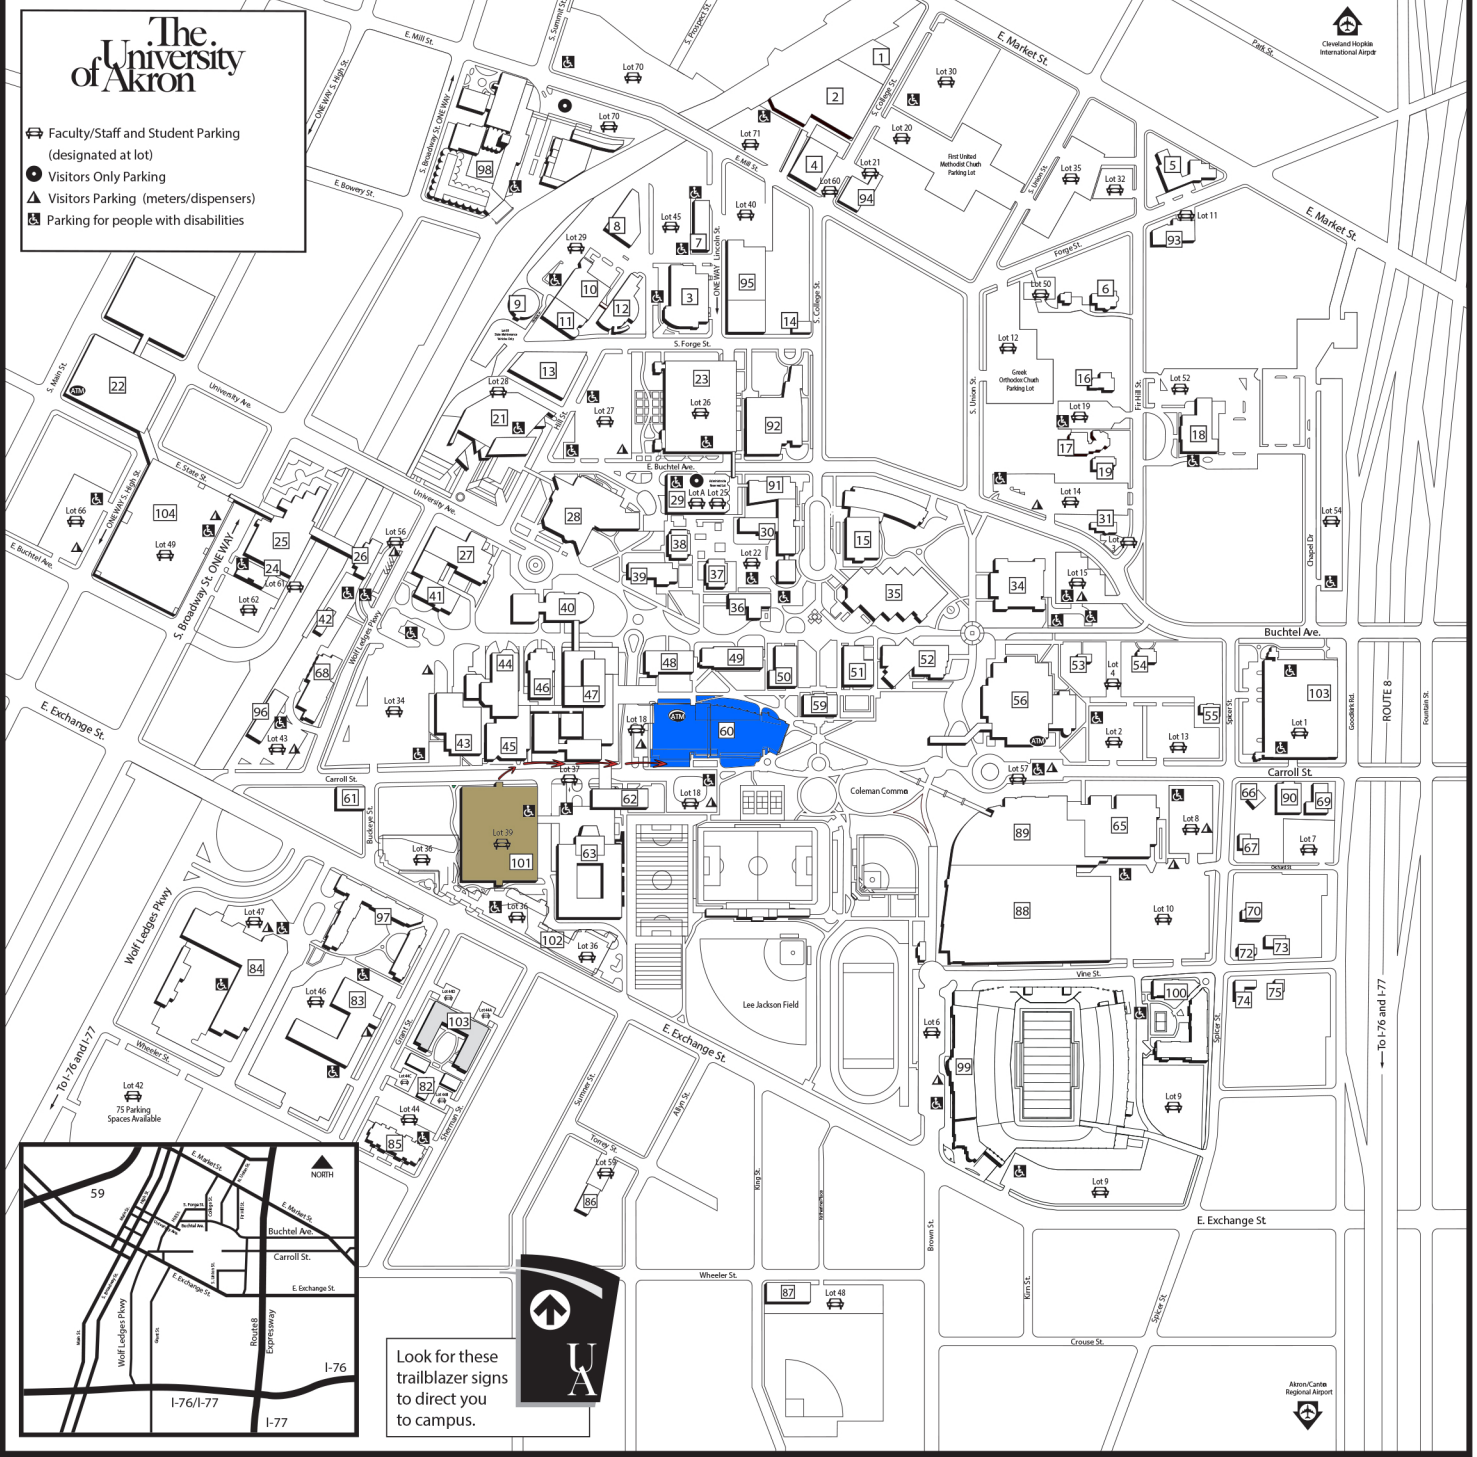

- Faculty/Staff and Student Parking (designated at lot)
- Visitors Only Parking
- Visitors Parking (meters/dispensers)
- Parking for people with disabilities

Look for these trailblazer signs to direct you to campus.

Academic, Administrative and Multipurpose Buildings

- G1 2 Administrative Services Building ASB
- G2 4 Akron Polymer Training Center APTC
- I8 88 Louis and Freda Stille Athletics Field House
- G11 87 Buchtel Field BF
- A6 47 Auburn Science and Engineering Center ASE
- F6 48 Ayer Hall AYER
- J2 5 Ballet Center BC
- H5 35 Bierce Library LIB
- G6 59 Buchtel Hall BH
- D5 26 Buckingham Building BCCE
- K7 90 464 Carroll Street Building CSBL
- C7 61 Carroll Street Substation ESUB
- I4 17 Center for Child Development CCD
- G5 15 College of Arts & Sciences Building CAS
- C5 25 College of Business Administration Building
- D6 43 Computer Center COMP
- F6 49 Crouse Hall CRH
- C6 68 Wolf Ledges Engineering Building WLEB
- E8 101 Exchange Parking Deck EXPD
- C6 42 Express Building EB
- J2 93 Fir Hill Plaza FHP
- B8 84 Folk Hall FOLK
- G3 95 178 South Forge Street (Wonder Bread) WBB

- E3 11 Forge Street Substation FSUB
- C7 96 Gas Turbine Testing Facility GTTF
- E7 45 Mary Gladwin Hall MGH
- E6 40 Goodyear Polymer Center GDYR
- A5 47 Auburn Science and Engineering Center ASE
- E5 28 Guzzetta Hall GH
- G5 91 Honors Complex HC
- I3 6 Hower House HOW
- I9 99 InfoCision Stadium/Summa Field ICS
- E6 44 Knight Chemical Laboratory KNCL
- H6 52 Kolbe Hall KO
- G6 51 Leigh Hall LH
- F2 7 100 Lincoln Street Building LINC
- J4 18 Martin University Center PMUC
- D5 27 McDowell Law Center LAW
- F3 3 National Polymer Innovation Center NPIC
- J7 65 Ocasek Natatorium ONAT
- I5 34 Olin Hall OLIN
- E3 10 Olson Research Center OLRC
- K7 103 Parking Deck East PDE
- F4 23 Parking Deck North PDN
- D8 102 Parking Deck South PDS
- E4 13 Physical Facilities Operations Center PFOC