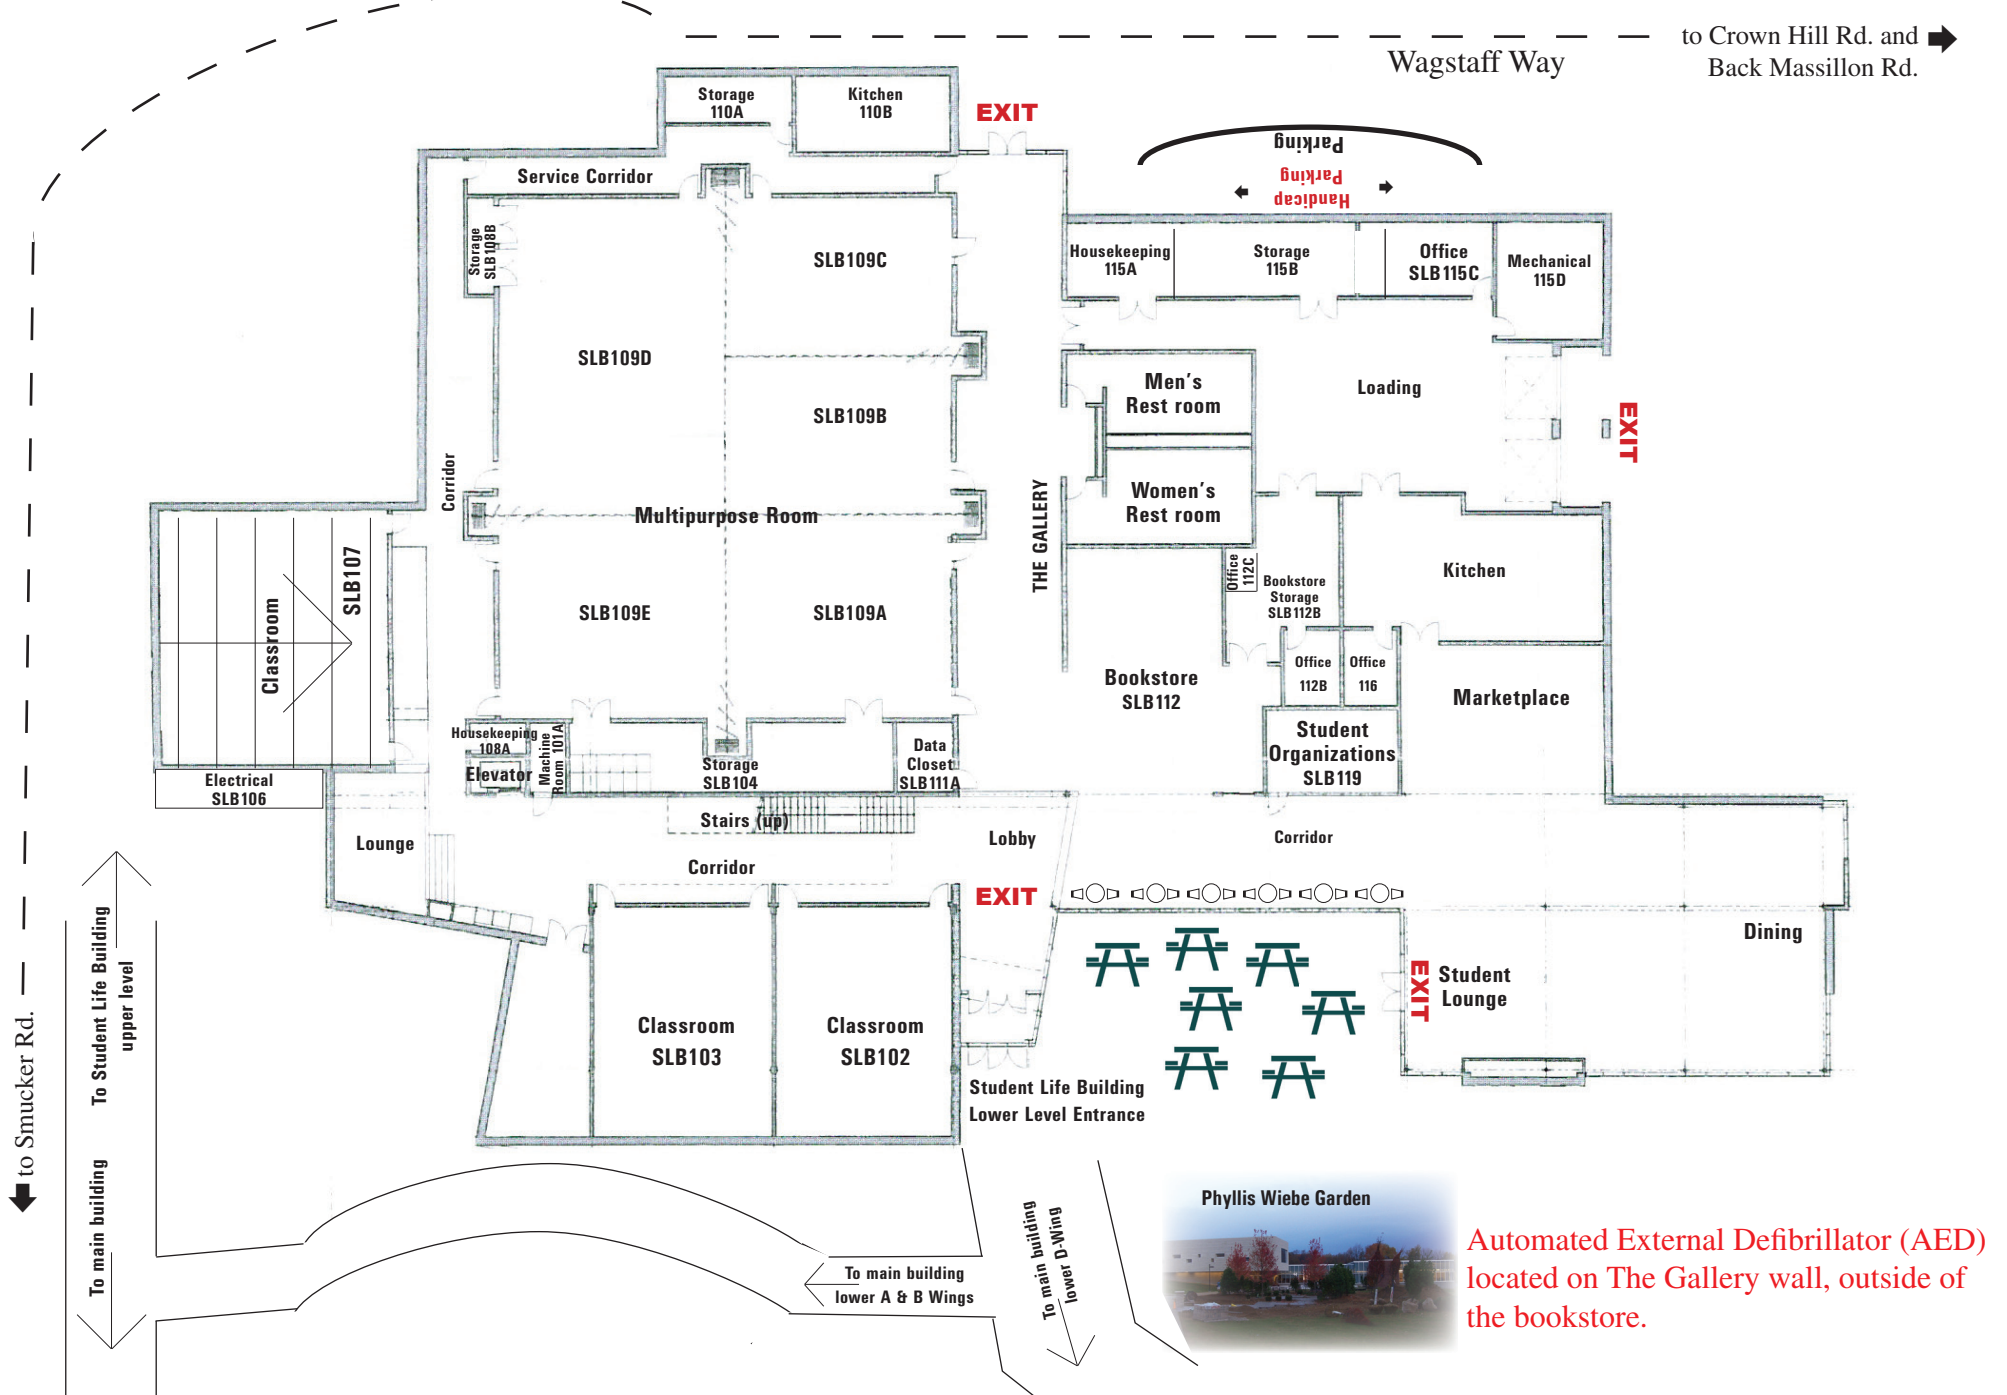

Wayne College Floor Plan

Student Life Building - LOWER LEVEL

not to scale

Automated External Defibrillator (AED) located on The Gallery wall, outside of the bookstore.

Wayne College Floor Plan

Student Life Building - UPPER LEVEL

not to scale