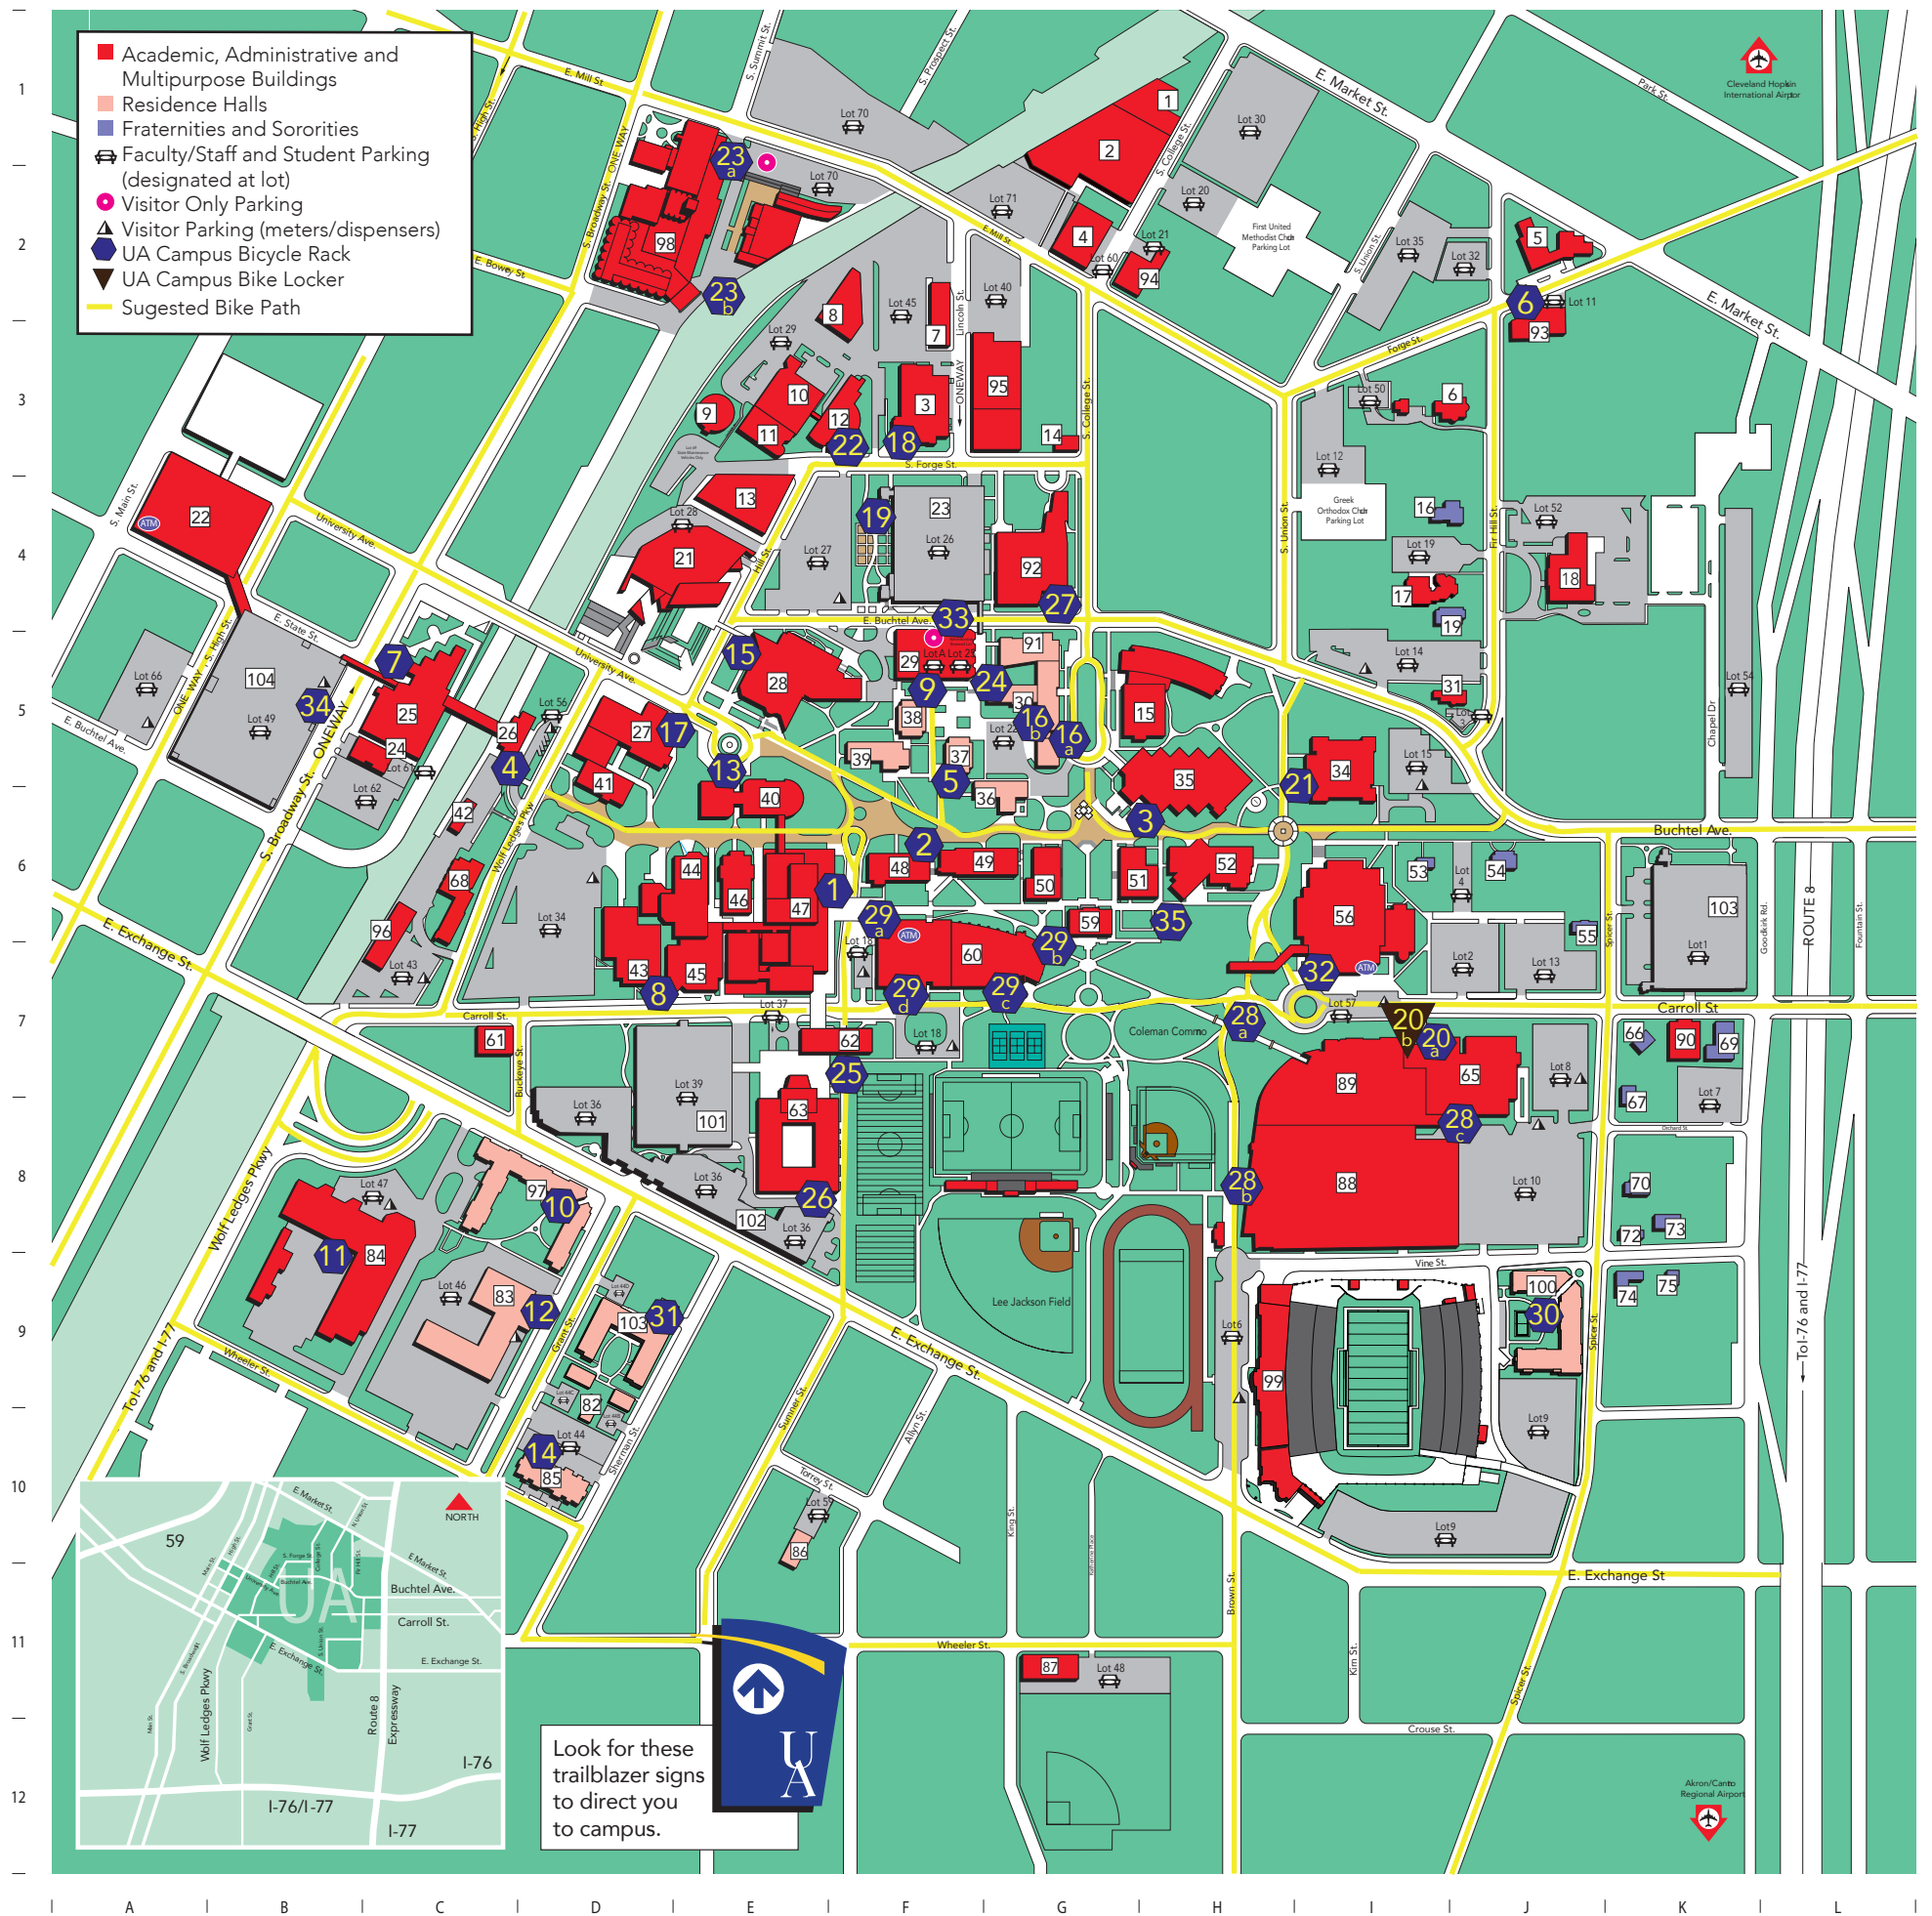

The University of Akron Bicycle Rack Locations

Bike Rack and Locker Locations

1. Auburn Science and Engineering Center- (Entrance near Science Library) 16 bicycles
2. Ayer Hall- (East Entrance) 8 bicycles
3. Bierce Library- (Main Entrance) 15 bicycles
4. Buckingham Building- (South Wolf Ledges Entrance) 8 bicycles
5. Bulger Hall- (Southwest Corner) 10 bicycles
6. Chima- (North Entrance, Covered) 4 bicycles
7. College of Business Administration- (S. Broadway Entrance) (Covered) 8 bicycles
8. Computer Center- (South Entrance) 8 bicycles
9. Dining Administration Office- (South Entrance to Rob's) 8 bicycles
10. East Exchange Residence Hall- (Courtyard, South) 8 bicycles
11. Folk Hall- (South Entrance) 10 bicycles
12. Gallucci Residence Hall- (Main Entrance, East) (Covered) 8 bicycles
13. Goodyear Polymer Center- (North Entrance) 16 bicycles
14. Grant Residence Hall- (Townhouses Main Entrance, North) 8 bicycles
15. Guzzetta Hall- (Northwest Entrance) 20 bicycles
16. Honors Complex
 - a. (South West) 8 bicycles
 - b. (Orr Hall) 8 bicycles
17. Law School- (North East Entrance) 8 bicycles
18. National Polymer Innovation Center- (South Entrance) 6 bicycles
19. North Campus Parking Deck (Courtyard, west of deck) 8 bicycles
20. Ocacek Natatorium
 - a. (Main Entrance, North) 3 bicycles
 - b. (Main Entrance, North) 12 bike lockers
21. Olin Hall- (West Entrance) 16 bicycles
22. Polymer Engineering Academic Center- (South Entrance) 8 bicycles
23. Quaker Square
 - a. (Shops Entrance near Mill St) 12 bicycles
 - b. (South East Entrance) 10 bicycles
24. Robertson Dining Hall- (Main Entrance) 8 bicycles
25. Shrank Hall North- (Staircase) 8 bicycles
26. Shrank Hall South- (Southeast Entrance) 8 bicycles
27. Simmons Hall- (South Entrance) 8 bicycles
28. Student Recreation and Wellness Center
 - a. (Main Entrance, Northwest Corner) 24 bicycles
 - b. (Field House Entrance, West) 8 bicycles
 - c. (Recreation Center, East Entrance) 8 bicycles
29. Student Union
 - a. (Northwest Corner) 8 bicycles
 - b. (Atrium Entrance, Northeast Corner) 8 bicycles
 - c. (Coleman Commons Entrance, Southeast Corner) 8 bicycles
 - d. (Bookstore Entrance, Southwest Corner) 8 bicycles
30. Spicer Hall- (West Courtyard) 24 bicycles
31. South Hall- (South) 20 bicycles
32. Rhodes Arena- (Main Entrance, Southwest Corner) 8 bicycles
33. Visitor A lot- (North Entrance, near exit) (Covered) 8 bicycles
34. West Campus Parking Deck- (Level 3 visitor parking area) (Covered) 8 bicycles
35. Leigh Hall (South East) 8 Bicycles