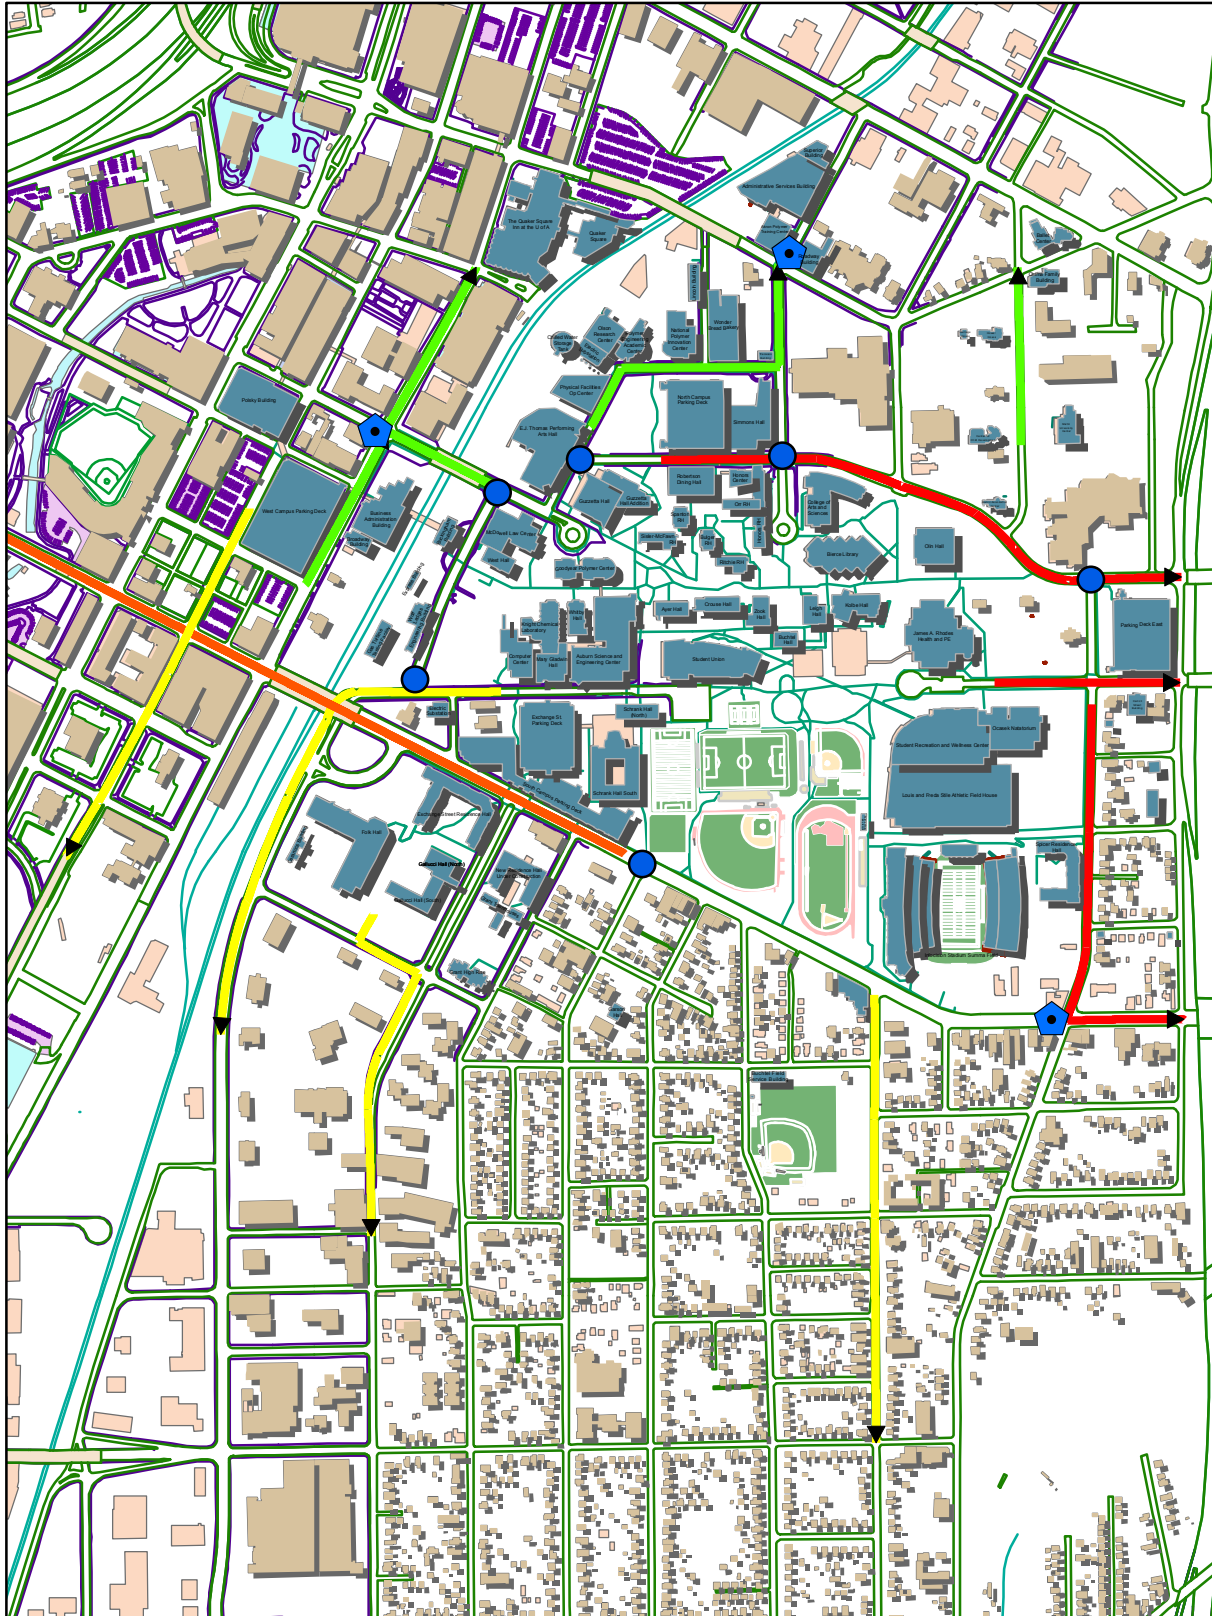

The University of Akron Evacuation Routes

- Legend**
- UAPD_Evac_Locations
 - ⬠ APD_Evac_Locations
- Evacuation_Routes**
- Westbound Evacuation**
- Exchange street
- Northbound Evacuation**
- Polsky Deck to Broadway Street
 - Broadway Street
 - Fir Hill Street
 - South College Street
- Eastbound Evacuation**
- Buchtel Street
 - Exchange Street
 - Carroll Street
- Southbound Evacuation**
- High Street
 - Grant Street
 - Brown Street
 - Wolf Ledges Parkway